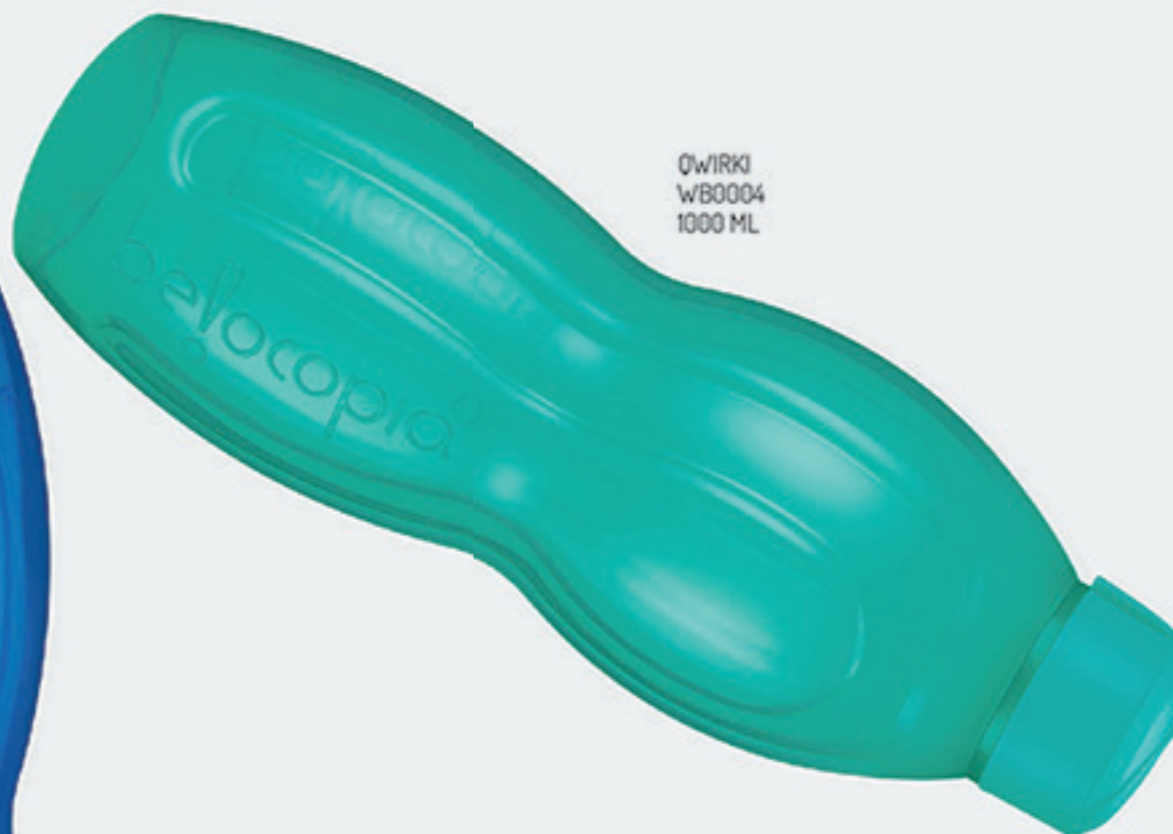

belocopia

Water | Coolers
HIERO & QWIRKI
Threaded cap bottles
specially made
for refrigerators

HIERO
WB0001
1000 ML

QWIRKI
WB0004
1000 ML