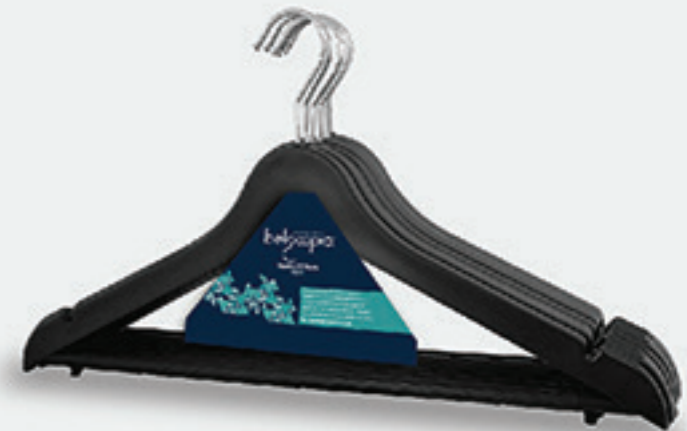

NIGHT
Wood alike polypropylene hangers in black